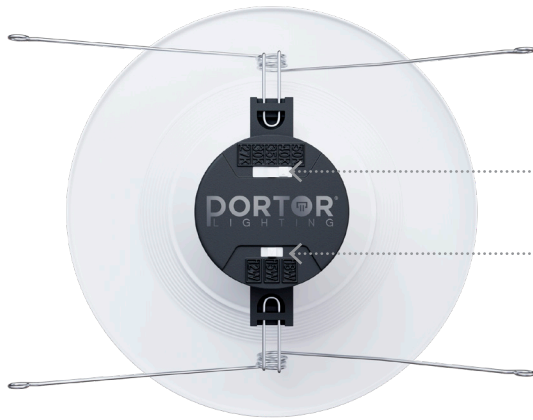

PT-DLR-B-6I-5C3P

5"/6" LED Baffle Retrofit Recessed Downlight with CCT and Wattage Selector

Catalog Number:	Project Name:	Note:	Date:	Type:

Change color temperature with the simple flip of a switch

2700K | 3000K | 3500K | 4000K | 5000K

Change lumen output for desired application

12W
800 Lm

15W
1000 Lm

18W
1150 Lm