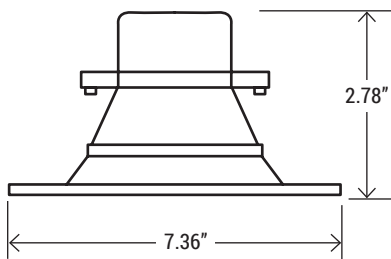

12W
800 Lm

15W
1000 Lm

18W
1150 Lm

Product weight: .42 lb

DIMENSION

- Fits most 5" & 6" recessed housings
- Sealing gasket standard

ACCESSORY

E26 Adapter included for easy retrofitting