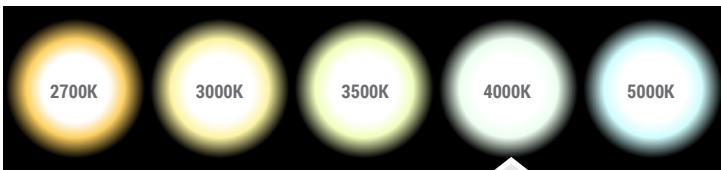

TUNABLE 5-1 CCT SELECTOR

Easily flip the switch for desired CCT. It's that simple!

NOMINAL WATTAGE	DELIVERED LUMENS	EFFICACY
12W	800 LM	up to 66 lm/W
15W	1000 LM	
18W	1150 LM	

Based on 4000K setting. Actual lumens may vary.

CONSTRUCTION

PC driver housing and aluminum reflector with architectural white finish. Standard industry torsion springs adjust to fit 5" and 6" compatible housings. Standard gasket included to ensure proper seal E26/GU24 base.

ELECTRICAL

Luminaire is built with the highest quality 120V drivers, ensuring energy efficiency.

ENERGY SAVINGS

80% more energy savings than halogen lamps. Low heat production requires less air-conditioning requirements, further increasing energy cost savings.

DIMMING

Triac dimmable down to 5%. Compatible with most major brands of dimmers.

LISTING

ETL Listed, FCC, RoHS, CE & Energy Star Listed

TECHNICAL SPECIFICATION

VOLTAGE	120V
POWER FREQUENCY	60 Hz
CRI	90
CCT	2700K | 3000K | 3500K | 4000K | 5000K
BEAM ANGLE	100°
IP RATING	IP40, Suitable for damp locations
DIMMABLE	Triac dimming
POWER FACTOR	>0.9
WARRANTY	5 year limited